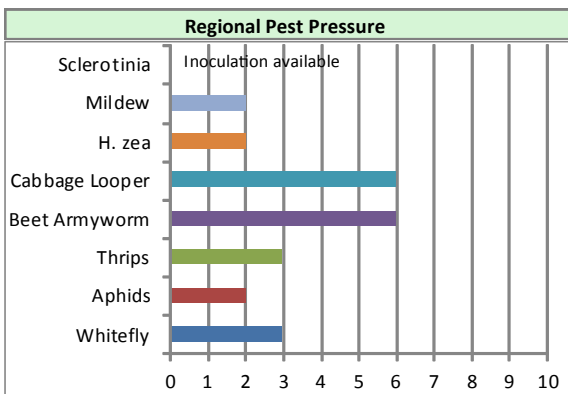

Crop Information - Yuma, AZ

Leafy Greens

Lettuces:	Jul	Aug	Sept	Oct	Nov	Dec	Jan	Feb	Mar	Apr	May	Jun	Jul
Head Lettuce			Normal Planting Time				Late						
					First		Main Harvest			Late			
Romaine, Green, Red & Butter Leaf		Early		Main Planting			Baby						
					Early		Main Harvest			Late			
Spinach and Baby Leaf Greens				Planting									
							Harvest						

Pest population scale 0—10

- Plant Health Effects
- Fertilizer Trials
- Salt Tolerance Trials
- Abiotic/Heat Stress Trials
- Drought/Irrigation Technology
- Seed Treatment Trials
- Pest Efficacy/Pest Inoculation
- Variety Trials
- Planting Slot Determinations
- Quality Evaluations