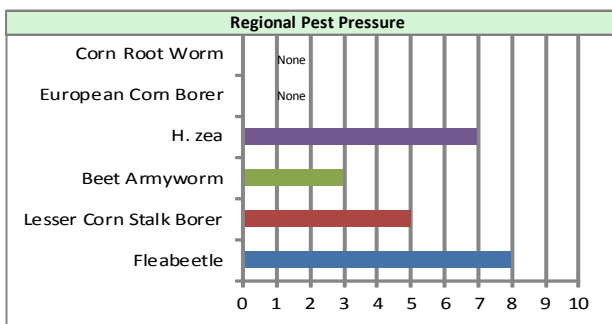

Crop Information - Yuma, AZ

Maize/Sweet Corn/Sorghum

Crop	Jan	Feb	Mar	Apr	May	Jun	Jul	Aug	Sep	Oct	Nov	Dec
Field Corn	Harvest		Planting				Harvest		Planting			Harvest
Sweet Corn						Planting				Harvest		

Pest population scale 0—10

- Regulated and Crop Isolation Trials/Nurseries
- Two Complete Corn Seasons per Year

- Variety Trials
- Drought/Fertility/Abiotic Stressor Trials
- Solid Agronomics for Plant Health Effect Trials
- Composition, Expression, Agronomic Trait Trials
- Seed Increases with Excellent Isolation
- Seed Treatment Trials
- Pest Efficacy/Pest Inoculation
- Small and Commercial Scale plot sizes available
- No Rhizoctonia root rot No Leaf Blights