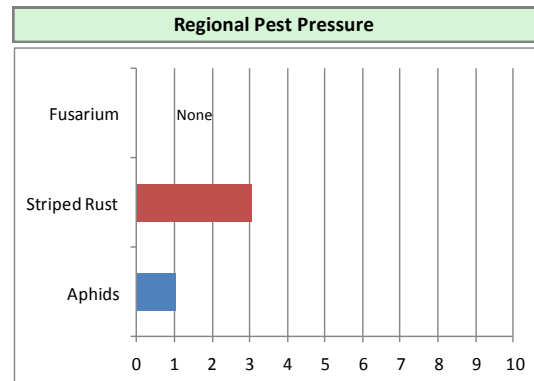

Crop Information - Yuma, AZ

Cereals

Cereals	Jan	Feb	Mar	Apr	May	Jun	Jul	Aug	Sep	Oct	Nov	Dec
Wheat	Planting				Harvest						Planting	
Barley	Planting				Harvest						Planting	
Oats	Planting				Harvest						Planting	

- Regulated and Crop Isolation Trials/Nurseries
- Seed Treatment Evaluations
- Pest Efficacy/Pest Inoculation
- Drought/Fertility/Abiotic Stressor Trials
- Seed Production Services
- Variety Trials
- Winter Nurseries
- Trial Services also available in Montana
- Small and Commercial Scale plot sizes available