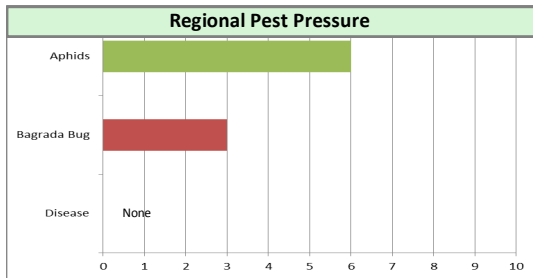

Crop Information - Yuma, AZ

Oil Seed Rape

	Jul	Aug	Sept	Oct	Nov	Dec	Jan	Feb	Mar	Apr	May	Jun
Canola				Normal Planting Time						Main Harvest		

Pest population scale 0—10

- **Regulated and Crop Isolation Trials/Nurseries**
- **Seed Production and Variety Trial Services**
- **Pollination Services**
- **Seed Treatment Evaluations**
- **Pest Efficacy/Pest Inoculation**
- **Drought/Fertility/Abiotic Stressor Trials**
- **Small and Commercial Scale plot sizes available**
- **Trial Services also available in Montana with High QA Isolation Compliance**